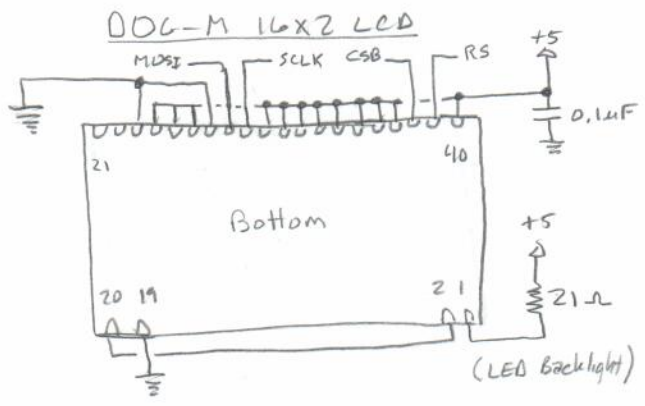

4-Channel Temperature Monitor

FTDI FT232R Cable