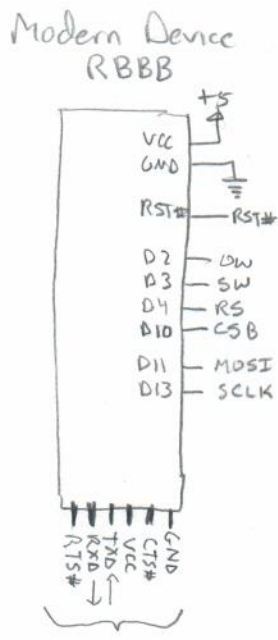

4-Channel Temperature Monitor

FTDI FT232R Cable