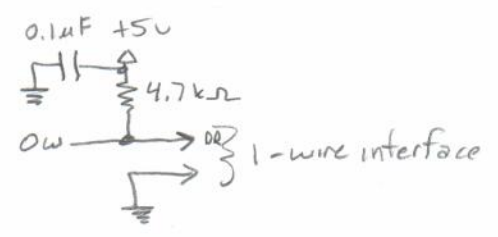

4-Channel Temperature Monitor

FTDI FT232R Cable