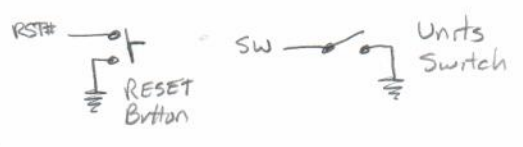

4-Channel Temperature Monitor

FTDI FT232R Cable