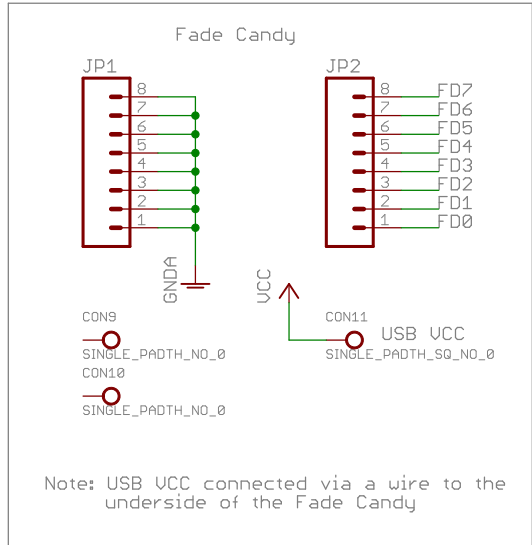

danjuliodesigns, LLC	
TITLE: octo_controller	
Document Number: 8-channel WS2812 Controller	REV: 1
Date: not saved!	Sheet: 1/2

danjuliodesigns, LLC	
TITLE: octo_controller	
Document Number: 8-channel WS2812 Controller	REV: 1
Date: not saved!	Sheet: 2/2