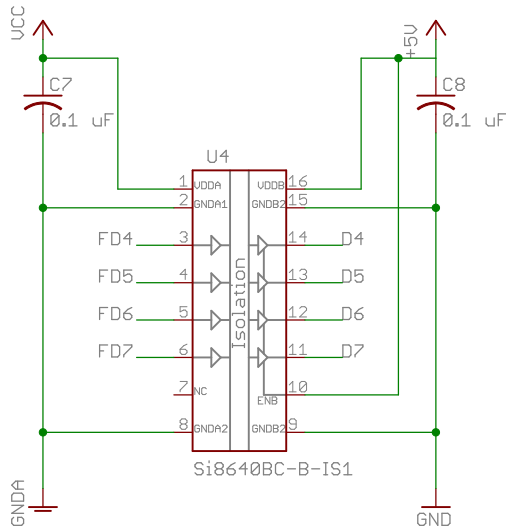

danjuliodesigns, LLC	
TITLE: octo_controller	
Document Number: 8-channel WS2812 Controller	REV: 1
Date: not saved!	Sheet: 1/2

danjuliodesigns, LLC	
TITLE: octo_controller	
Document Number: 8-channel WS2812 Controller	REV: 1
Date: not saved!	Sheet: 2/2