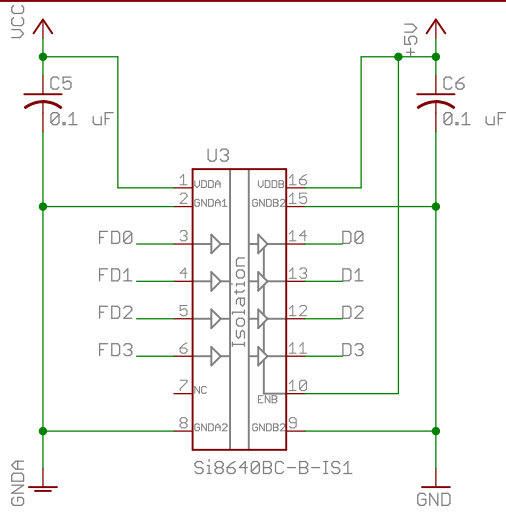

danjuliodesigns, LLC	
TITLE: octo_controller	
Document Number: 8-channel WS2812 Controller	REV: 1
Date: not saved!	Sheet: 1/2

danjuliodesigns, LLC	
TITLE: octo_controller	
Document Number: 8-channel WS2812 Controller	REV: 1
Date: not saved!	Sheet: 2/2